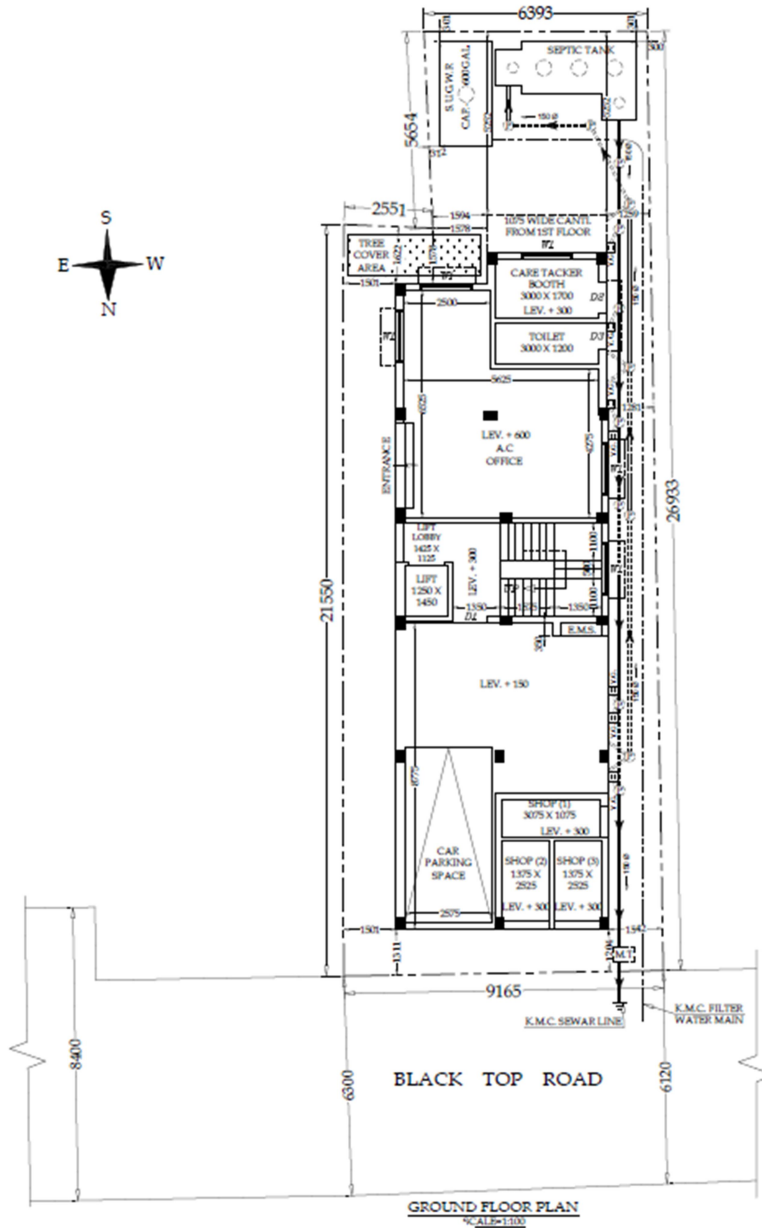

R.M. CONSTRUCTION

143 KALIKAPUR ROAD, 36/3/2 KALIKAPUR, KOLKATA - 700078

Contact: +91 91631 76006, +91 82404 44480

LOCATION MAP

Latitude: 22°28'57"N

Longitude: 88°22'54"E

R. M. CONSTRUCTION
Anone Kundhit
Partner